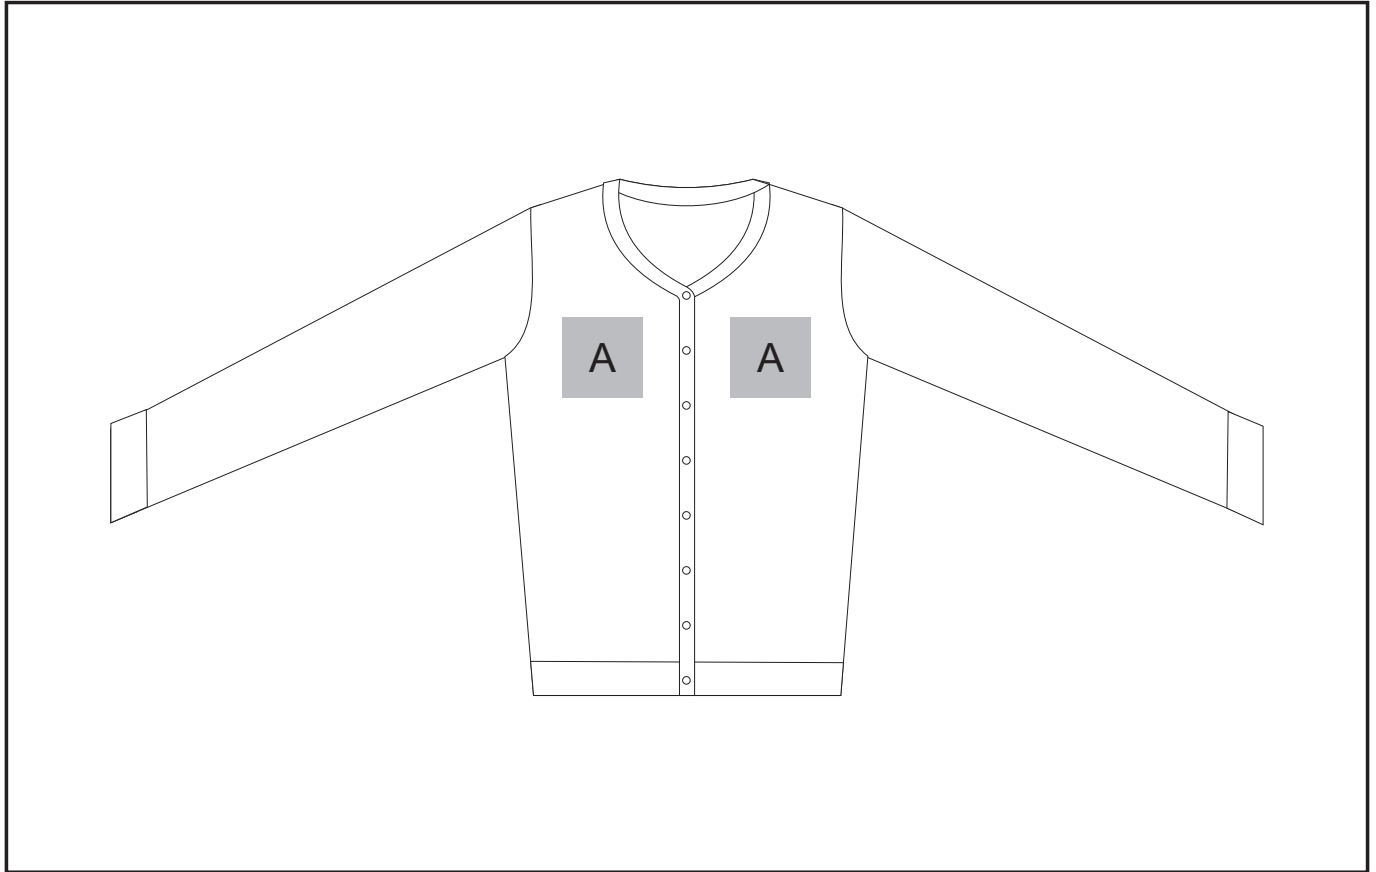

ALT-HYL

Ladies Waverley Cardigan

Need to know:

- Includes 1-Position Embroidery (setup fee applies)

Branding Options:

Position A

1. Embroidery (EMB) - 9 Colour
Size: 80mm wide x 80mm high